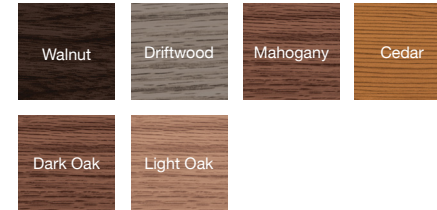

Shown in sandstone.

2216 SHORT RAISED PANEL

COLORS¹

ACCENTS WOODTONES¹

C.H.I. CUSTOM COLOR MATCHING¹

¹ Refer to your local C.H.I. Dealer for exact color and woodtones match.

SPECIFICATIONS

Insulation Type

Tinted

Obscure

Glue Chip

Plain is available as polycarbonate.

DESIGNER GLASS

Hawthorne

Somerset

Hampton

Newport

Temple

Florence

Hawthorne and Somerset shown in platinum leading and is also available in brass leading.

Your Local Garage Door Professional